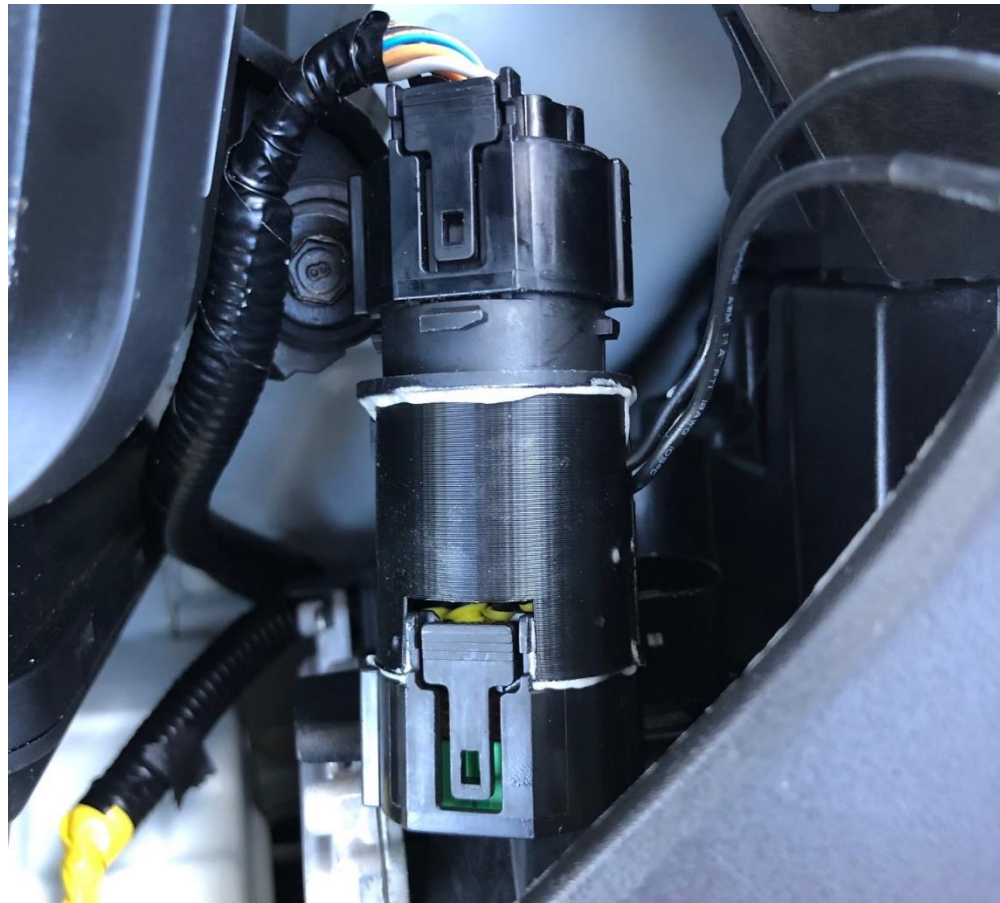

**1- Unplug OEM wiring from headlight**

**2- Connect OEM wiring to Amber DRL Kit**

### 3- Connect Amber DRL Kit to headlight